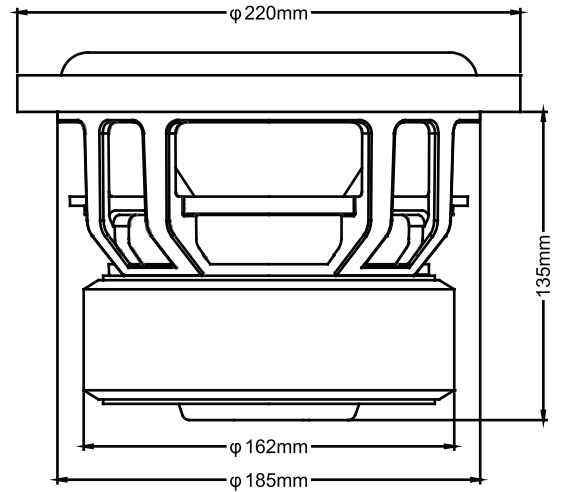

SWEET LIKE DANISH

MODEL: RAGE6 / RAGE8

MODEL:	RAGE6D2	RAGE8D2	RAGE8D4
Sensitivity:	86.2 dB	84.1 dB	82.2 dB
Nominal Impedance:	Dual 2 Ω	Dual 2 Ω	Dual 4 Ω
DC Resistance (DC):	1.9 Ω	1.9 Ω	3.2 Ω
Voice Coil Dim:	2"	2"	2"
Power Handling*:	350 Watts	500 Watts	500 Watts
Peak Dynamic Power:	700 Watts	1000 Watts	1000 Watts
XMAX one way (mm):	15	15	15
VAS:	3.7 L	5.8 L	5 L
FS:	44.1 Hz	38.7 Hz	40.9 Hz
QES:	0.53	0.52	0.56
QMS:	6.17	6.09	5.64
QTS:	0.488	0.479	0.5
CMS:	120 um/N	110 um/N	110 um/N
MMS:	102.5 g	145 g	129.7 g
BL²/RE:	54.7	69.2	61.3
Magnet:	140 Oz	175 Oz	175 Oz
Displacement:	1.6 L / .056 cu.ft	2.5 L / .088 cu.ft	2.5 L / .088 cu.ft

TYPE	ENCLOSURE SUGGESTIONS			
	SEALED	PORTED COMPACT	PORTED	BP 4TH
RAGE6D2	5 L / .178 cu.ft Qtc 0.405	12 L / .42 cu.ft P: 2" L: 9.43" / 24 cm FB: 42 Hz	18 L / .636 cu.ft P: 3" L: 14.17" / 36 cm FB: 42 Hz	3:1 Ratio
RAGE8D2	7.6 L / .269 cu.ft Qtc 0.48	15 L / 0.53 cu.ft P: 2" L: 7.16" / 18.2 cm FB: 42 Hz	28 L / 0.989 cu.ft P.A. 7.75 sq.in L: 13.34" / 33.9 cm FB: 38 Hz	3:1 Ratio
RAGE8D4	7.6 L / .269 cu.ft Qtc 0.513	15 L / 0.53 cu.ft P: 2" L: 7.16" / 18.2 cm FB: 42 Hz	28 L / 0.989 cu.ft P.A. 7.75 sq.in L: 13.34" / 33.9 cm FB: 38 Hz	3:1 Ratio