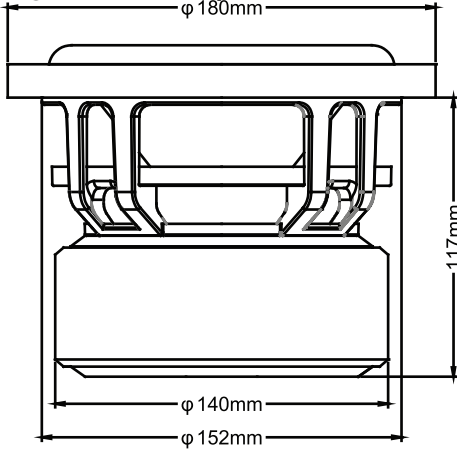

SWEET LIKE DANISH

MODEL: RAGE6 / RAGE8

MODEL:	RAGE6D2	RAGE8D2	RAGE8D4
Sensitivity:	86.2 dB	84.1 dB	82.2 dB
Nominal Impedance:	Dual 2 Ω	Dual 2 Ω	Dual 4 Ω
DC Resistance (DC):	1.9 Ω	1.9 Ω	3.2 Ω
Voice Coil Dim:	2"	2"	2"
Power Handling*:	350 Watts	500 Watts	500 Watts
Peak Dynamic Power:	700 Watts	1000 Watts	1000 Watts
XMAX one way (mm):	15	15	15
VAS:	3.7 L	5.8 L	5 L
FS:	44.1 Hz	38.7 Hz	40.9 Hz
QES:	0.53	0.52	0.56
QMS:	6.17	6.09	5.64
QTS:	0.488	0.479	0.5
CMS:	120 um/N	110 um/N	110 um/N
MMS:	102.5 g	145 g	129.7 g
BL²/RE:	54.7	69.2	61.3
Magnet:	140 Oz	175 Oz	175 Oz
Displacement:	1.6 L / .056 cu.ft	2.5 L / .088 cu.ft	2.5 L / .088 cu.ft

TYPE	ENCLOSURE SUGGESTIONS			
	SEALED	PORTED COMPACT	PORTED	BP 4TH
RAGE6D2	5 L / .178 cu.ft Qtc 0.405	12 L / .42 cu.ft P: 2" L: 9.43" / 24 cm FB: 42 Hz	18 L / .636 cu.ft P: 3" L: 14.17" / 36 cm FB: 42 Hz	3:1 Ratio
RAGE8D2	7.6 L / .269 cu.ft Qtc 0.48	15 L / 0.53 cu.ft P: 2" L: 7.16" / 18.2 cm FB: 42 Hz	28 L / 0.989 cu.ft P.A. 7.75 sq.in L: 13.34" / 33.9 cm FB: 38 Hz	3:1 Ratio
RAGE8D4	7.6 L / .269 cu.ft Qtc 0.513	15 L / 0.53 cu.ft P: 2" L: 7.16" / 18.2 cm FB: 42 Hz	28 L / 0.989 cu.ft P.A. 7.75 sq.in L: 13.34" / 33.9 cm FB: 38 Hz	3:1 Ratio