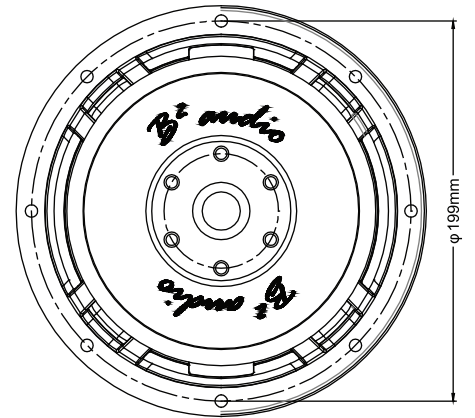

SWEET LIKE DANISH

MODEL: RAGE6 / RAGE8

MODEL:	RAGE6D2	RAGE8D2	RAGE8D4
Sensitivity:	86.2 dB	84.1 dB	82.2 dB
Nominal Impedance:	Dual 2 Ω	Dual 2 Ω	Dual 4 Ω
DC Resistance (DC):	1.9 Ω	1.9 Ω	3.2 Ω
Voice Coil Dim:	2"	2"	2"
Power Handling*:	350 Watts	500 Watts	500 Watts
Peak Dynamic Power:	700 Watts	1000 Watts	1000 Watts
XMAX one way (mm):	15	15	15
VAS:	3.7 L	5.8 L	5 L
FS:	44.1 Hz	38.7 Hz	40.9 Hz
QES:	0.53	0.52	0.56
QMS:	6.17	6.09	5.64
QTS:	0.488	0.479	0.5
CMS:	120 um/N	110 um/N	110 um/N
MMS:	102.5 g	145 g	129.7 g
BL²/RE:	54.7	69.2	61.3
Magnet:	140 Oz	175 Oz	175 Oz
Displacement:	1.6 L / .056 cu.ft	2.5 L / .088 cu.ft	2.5 L / .088 cu.ft

TYPE	ENCLOSURE SUGGESTIONS			
	SEALED	PORTED COMPACT	PORTED	BP 4TH
RAGE6D2	5 L / .178 cu.ft Qtc 0.405	12 L / .42 cu.ft P: 2" L: 9.43" / 24 cm FB: 42 Hz	18 L / .636 cu.ft P: 3" L: 14.17" / 36 cm FB: 42 Hz	3:1 Ratio
RAGE8D2	7.6 L / .269 cu.ft Qtc 0.48	15 L / 0.53 cu.ft P: 2" L: 7.16" / 18.2 cm FB: 42 Hz	28 L / 0.989 cu.ft P.A. 7.75 sq.in L: 13.34" / 33.9 cm FB: 38 Hz	3:1 Ratio
RAGE8D4	7.6 L / .269 cu.ft Qtc 0.513	15 L / 0.53 cu.ft P: 2" L: 7.16" / 18.2 cm FB: 42 Hz	28 L / 0.989 cu.ft P.A. 7.75 sq.in L: 13.34" / 33.9 cm FB: 38 Hz	3:1 Ratio